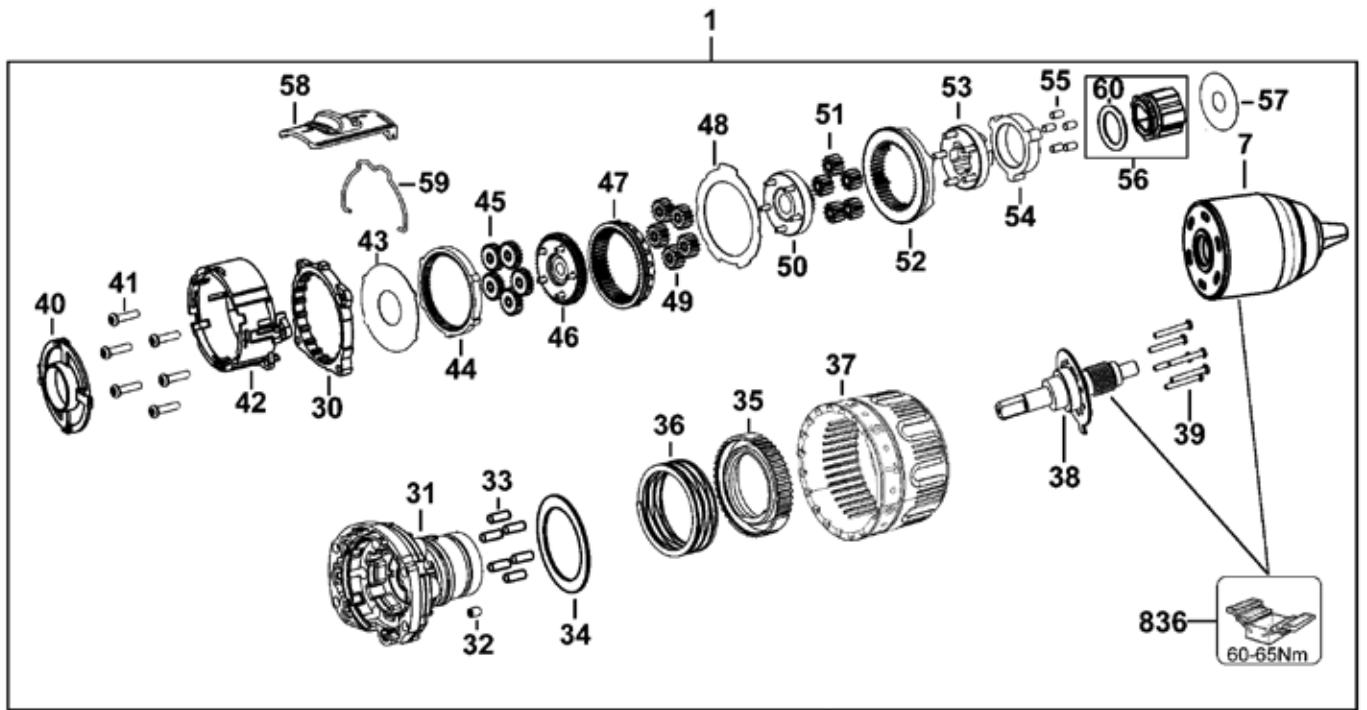

DCD791 CORDLESS DRILL/DRIVER 10

Parts List DCD791 CORDLESS DRILL/DRIVER 10

Item	Part Number	Qty	Part Description	General Description	Other Info	Repair Inst	Markets
1	N438742	1	TRANSMISSION SA			No	QW
2	N415399	1	CLAMSHELL SET			No	QW
3	NA123142	1	MOTOR & SWITCH SA			No	QW
4	682211-00	9	SCREW			No	QW
6	N399342	1	ACTUATOR FWD/REV			No	QW
7	N485661	1	CHUCK KEYLESS		TORQUE TO 550 in-lbs	No	QW
8	N442167	1	LED LIGHT			No	QW
11	N439416	1	LABEL			No	QW
12	N298039	1	LABEL			No	QW
13	N377990	4	SCREW			No	QW
14	N042665	2	SCREW			No	QW
15	N086039	1	HOOK			No	QW
16	N475326	1	HOLDER BIT			No	QW
20	N393603	1	SELECTOR			No	QW
21	N392855	1	DETENT			No	QW
22	N014681	2	LEAF SPRING			No	QW
25	N472832	1	RATING LABEL			No	QW
30	N400715	1	RING			No	QW
31	N438901	1	GEARCASE SA			No	QW
32	326467-00	1	DETENT			No	QW
33	N411204	6	PIN			No	QW
34	N411205	1	WASHER			No	QW
35	N411207	1	ADJUSTER TORQUE			No	QW
36	N422472	1	SPRING			No	QW
37	N422232	1	COLLAR			No	QW
38	N438918	1	SPINDLE SA			No	QW
39	N039795	6	SCREW			No	QW
40	N396641	1	ADAPTOR			No	QW
41	N075506	6	SCREW			No	QW
42	N400716	1	GEARCASE			No	QW
43	N063567	1	PLATE			No	QW
44	N030988	1	GEAR			No	QW