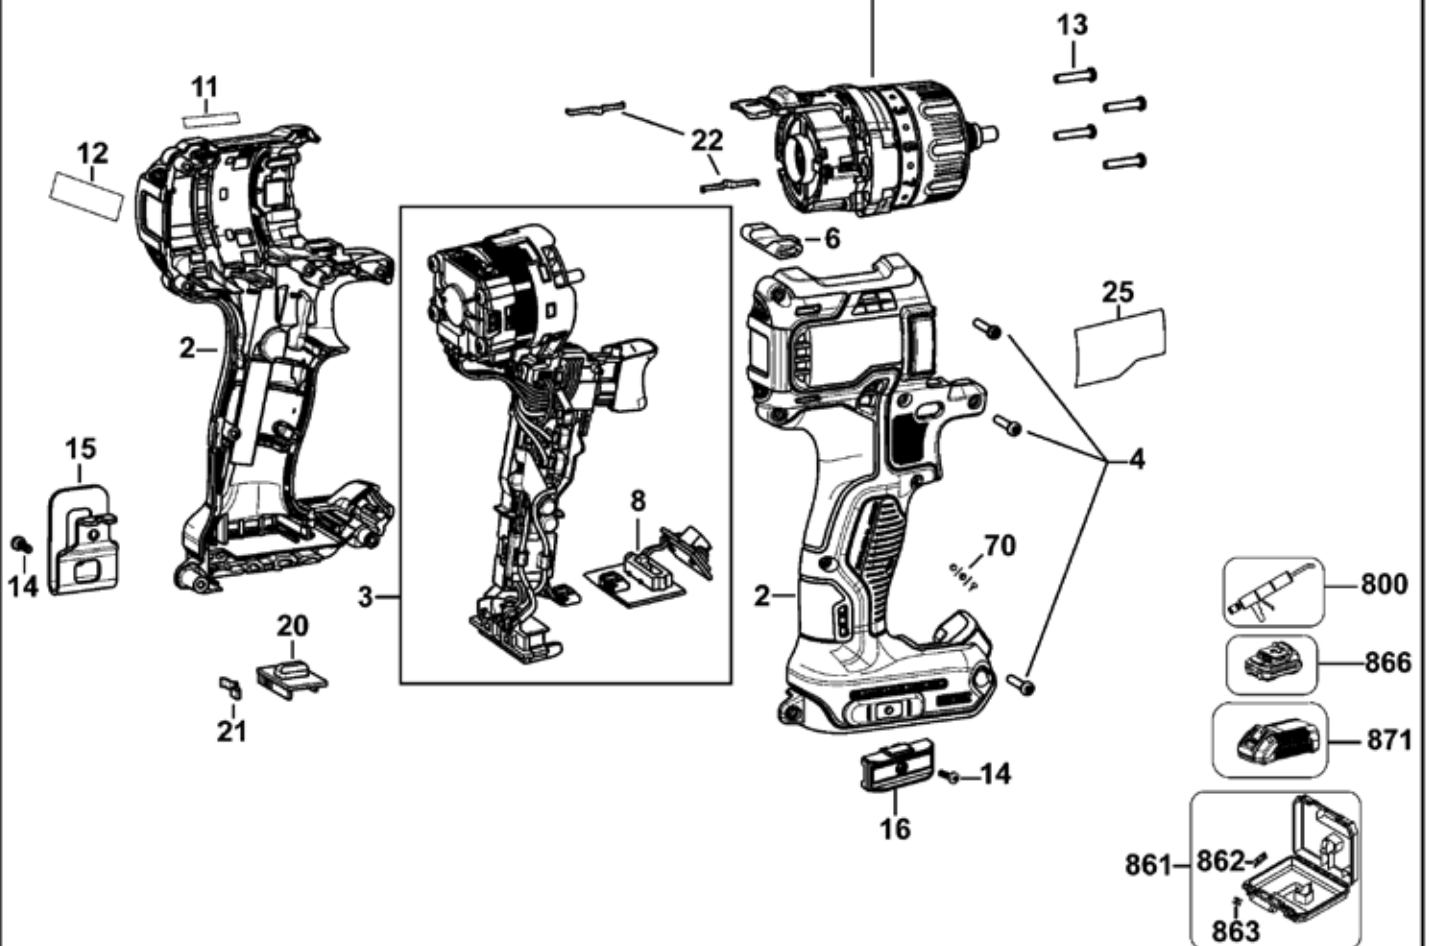

DCD791 CORDLESS DRILL/DRIVER 10

Parts List DCD791 CORDLESS DRILL/DRIVER 10

Item	Part Number	Qty	Part Description	General Description	Other Info	Repair Inst	Markets
1	N438742	1	TRANSMISSION SA			No	QW
2	N415399	1	CLAMSHELL SET			No	QW
3	NA123142	1	MOTOR & SWITCH SA			No	QW
4	682211-00	9	SCREW			No	QW
6	N399342	1	ACTUATOR FWD/REV			No	QW
7	N485661	1	CHUCK KEYLESS		TORQUE TO 550 in-lbs	No	QW
8	N442167	1	LED LIGHT			No	QW
11	N439416	1	LABEL			No	QW
12	N298039	1	LABEL			No	QW
13	N377990	4	SCREW			No	QW
14	N042665	2	SCREW			No	QW
15	N086039	1	HOOK			No	QW
16	N475326	1	HOLDER BIT			No	QW
20	N393603	1	SELECTOR			No	QW
21	N392855	1	DETENT			No	QW
22	N014681	2	LEAF SPRING			No	QW
25	N472832	1	RATING LABEL			No	QW
30	N400715	1	RING			No	QW
31	N438901	1	GEARCASE SA			No	QW
32	326467-00	1	DETENT			No	QW
33	N411204	6	PIN			No	QW
34	N411205	1	WASHER			No	QW
35	N411207	1	ADJUSTER TORQUE			No	QW
36	N422472	1	SPRING			No	QW
37	N422232	1	COLLAR			No	QW
38	N438918	1	SPINDLE SA			No	QW
39	N039795	6	SCREW			No	QW
40	N396641	1	ADAPTOR			No	QW
41	N075506	6	SCREW			No	QW
42	N400716	1	GEARCASE			No	QW
43	N063567	1	PLATE			No	QW
44	N030988	1	GEAR			No	QW